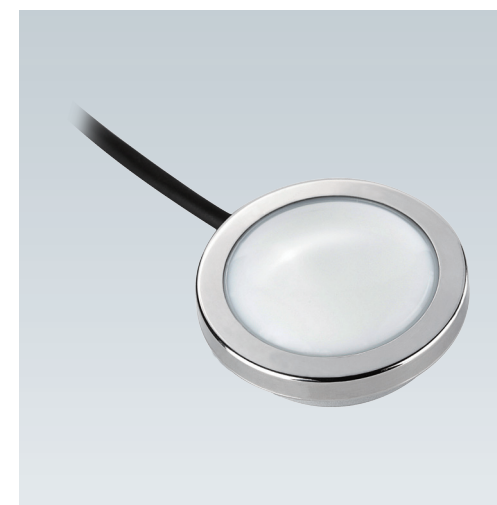

OW51 Pixel Light

- Adopt integrated heat sink structural design, inner gluing, which speed up the process of heat dissipation, and ensure the luminous efficiency and lifetime.
- Apply 3-in-1 light source SMD5050, with even lighting output, unique anti-UV lampshade of PC and cover of stainless steel, all add up to the totally favorable optical effect.
- With powerful functions, and flexible control, resulting from the unique logarithmic dimming and optical mixing technique.
- Even light output, different CCT optional from single to RGB colors.

IP 65

Item NO.	System Power (W)	Light Color	Input Voltage	Dimension(mm)
OW514012	2.5	Single / RGB	DC 24V	L102xH34xW81

Ordering Information

	OW51 4012 NO 40 DG D24 2 0					
			1		2	
1 Color Temp	30: 3045±175K	40: 3985±275K	50: 5028±283K			
	RR: Red	GG: Green	BB: Blue	YY: Yellow	AM: Amber	FC: Full Color
2 Control Mode	0: Without		3: Serial control			